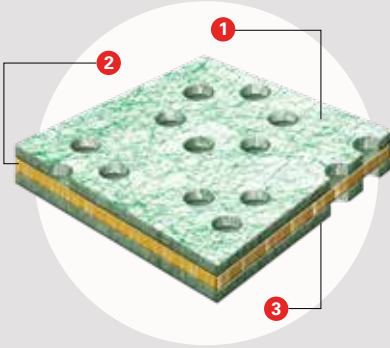

WypAll* Waterless Cleaning Wipes

Tough on grime, easy on skin

1. Textured surface and advanced cleaning agent efficiently break down and dissolve stubborn dirt and grime
2. Absorbent layer soaks up and holds the dirt preventing it from returning to the hands
3. Smooth surface cleans off any remaining dirt, while leaving the skin coated with moisturizers

Tasks

- Cleaning hands
- Cleaning tools & machines
- Cleaning non-porous work surfaces

Attributes

- Dual textured: smooth side for wiping & abrasive side for scrubbing
- Tough on grime, easy on skin
- Won't damage or fade tools, equipment or parts
- Removes oil, grease, grime & dirt with ease